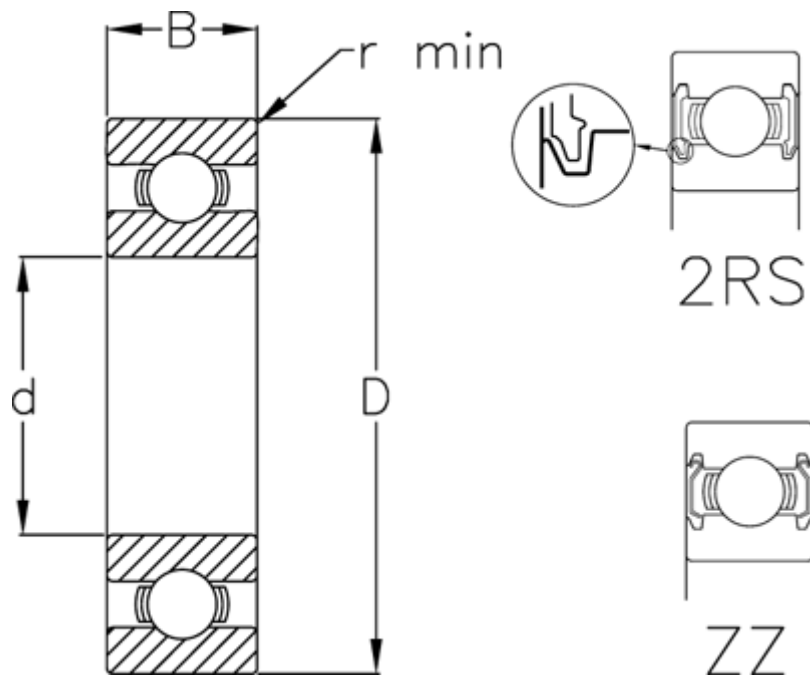

# Data Sheet

Article number: 5480050020079

Description: Single row ball bearing 6210 2RS USDA H1  
d=50 D=90 B=20 stainless/spez. grease

## Measures

B	= 20	Weight (kg) = 0.454
d	= 50	
D	= 90	
Dynamic load C (kN)	= 35	
Max rpm greased	= 7100	
Max rpm oil lubricated	= 8300	
r min	= 1.1	
Static load C0 (kN)	= 23.2	